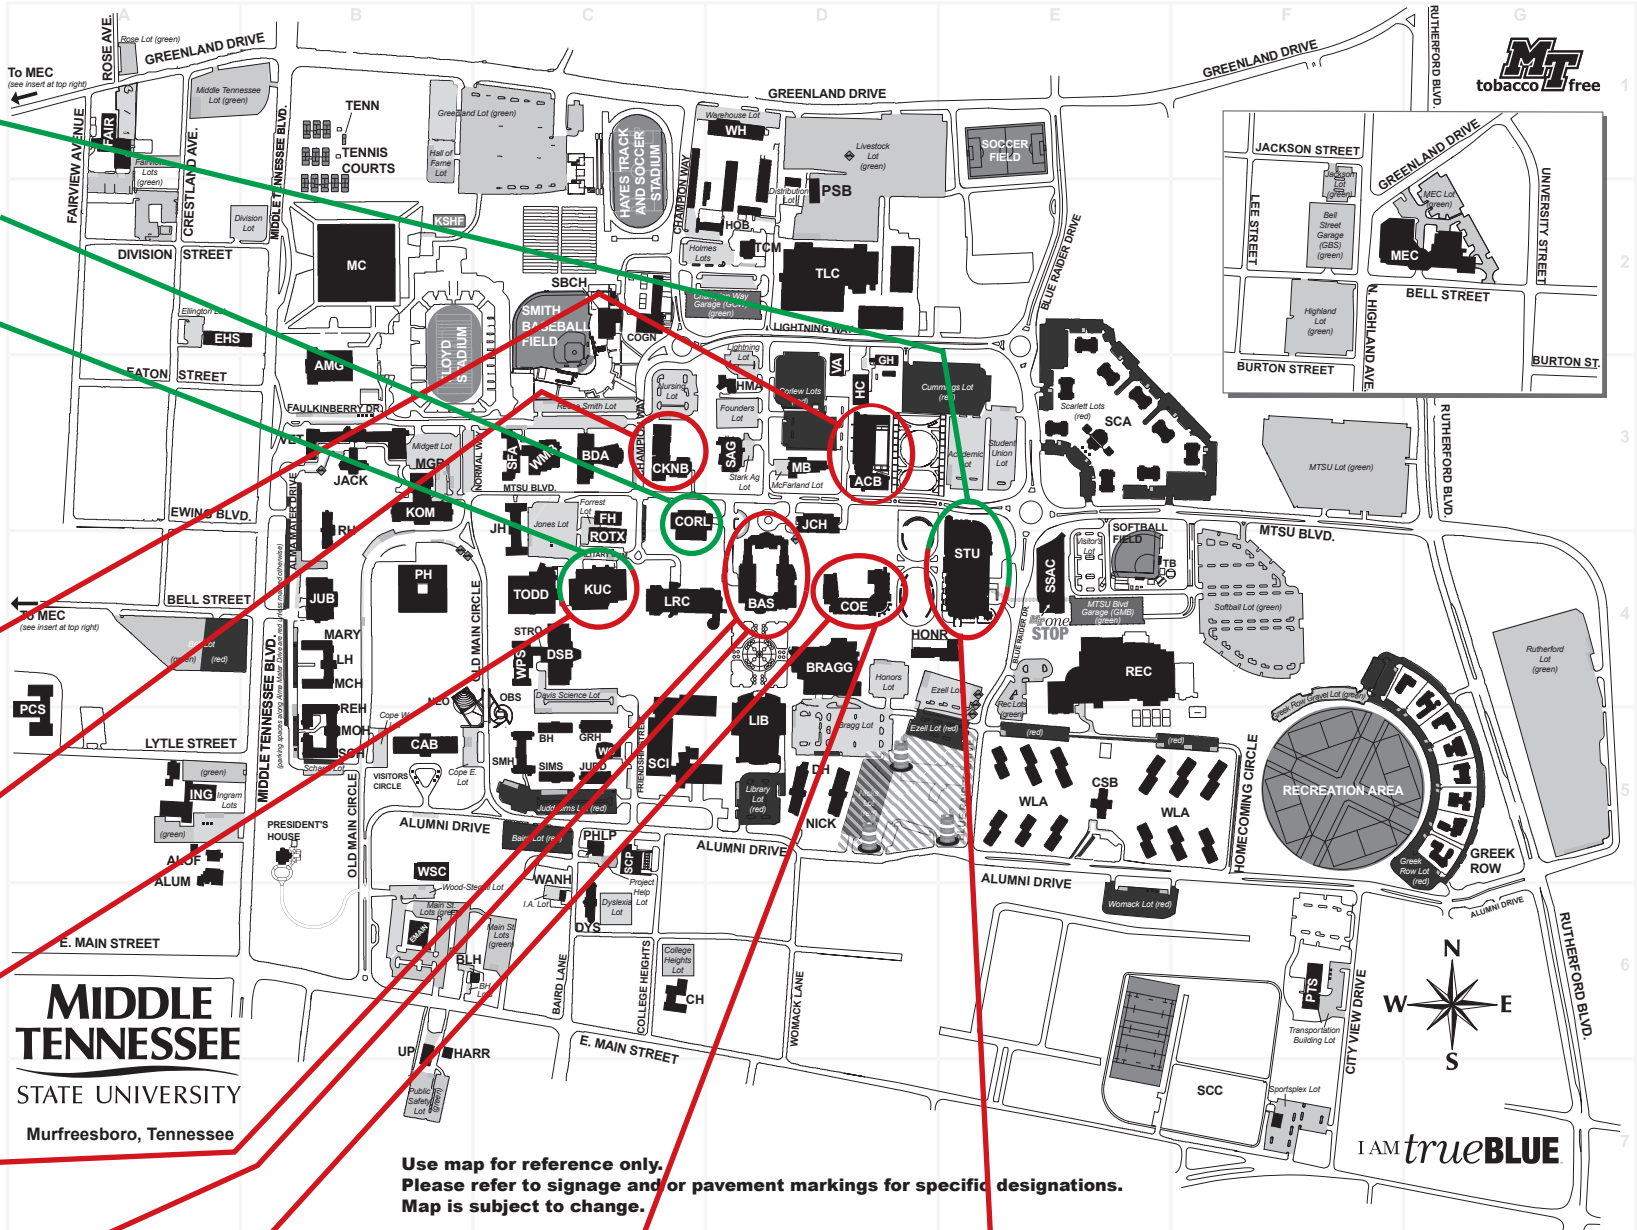

CUSTOMS 2021 Food Locations and Meet the Major Locations

FOOD LOCATIONS

Student Union Food Court
Student Union Building (STU)

The Middle at Corlew
Corlew Hall (CORL)

McCallie at KUC
Keathley University Center (KUC)

MEET THE MAJOR LOCATIONS

College of Behavioral and Health Science (CBHS)

Social Work, Human Science, Psychology, Criminal Justice, and CBHS Guests
Academic Classroom Building (ACB)

Nursing and Human and Health Performance
Cason-Kennedy Nursing Building (CKNB)

College of Liberal (CLA)
Keathley University Center (KUC)

College of Business (COB)
Business and Aerospace Building (BAS)

University College UC
Business and Aerospace Building (BAS)

College of Education (COE)
College of Education Building (COE)

College of Media and Entertainment (CME)
College of Education Building (COE)

College of Basic and Applied Science (CBAS)
Student Union Ballroom (STU)

Use map for reference only. Please refer to signage and/or pavement markings for specific designations. Map is subject to change.