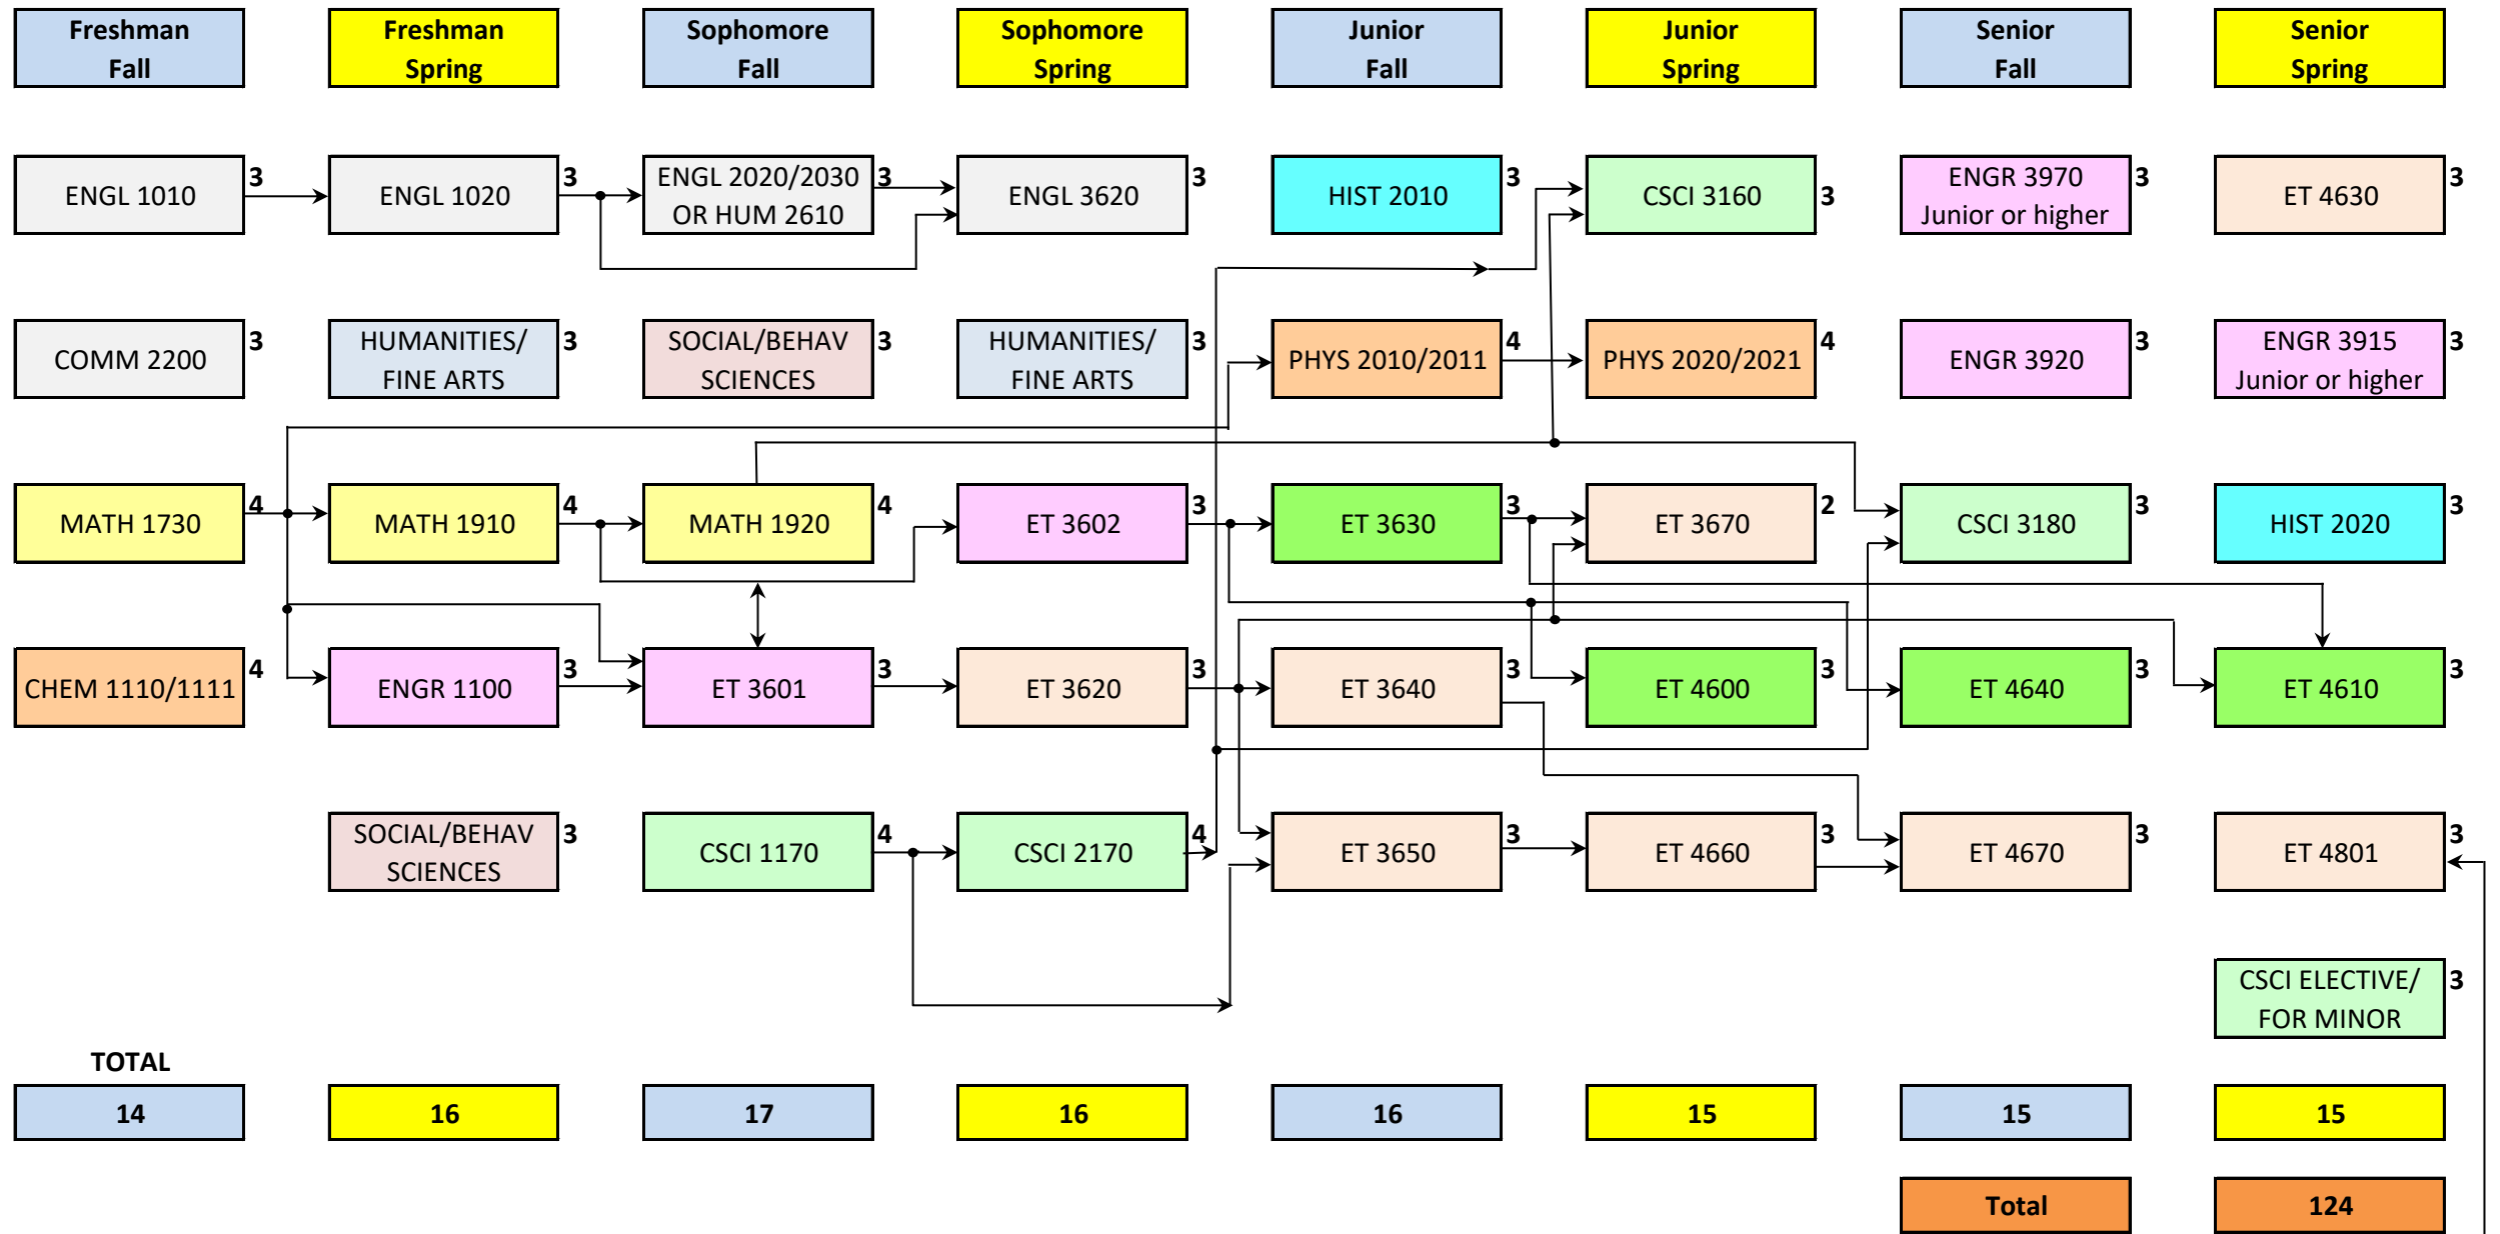

## Computer Engineering Technology Degree Plan and Pre-requisite Map

**HUMANITIES AND/OR FINE ARTS (9 hours)**  
 Choose 1: ENGL 2020, 2030, or HUM 2610.  
 Choose 2 with different prefixes: ANTH 2210, ART 1030 or 1920, DANC 1000, HIST 1010, 1020, 1110, or 1120, MUS 1030, PHIL 1030, THEA 1030

**SOCIAL/BEHAVIORAL SCIENCES (6 hours)**  
 Choose two(different rubrics): AAS 2100, ANTH 2010, ECON 2410, ECON 2420, EMC/ JOUR/RIM 1020, GEOG 2000, GS 2010, HLTH 1530/1531, PS 1010 or 1005, PSY 1410, RS 2030, SOC 1010 or

**Disclaimer**  
 Classes are generally offered in semesters Shown, but this cannot be guaranteed.

All required freshman, sophomore, and junior courses have to be completed before registering for this capstone course.