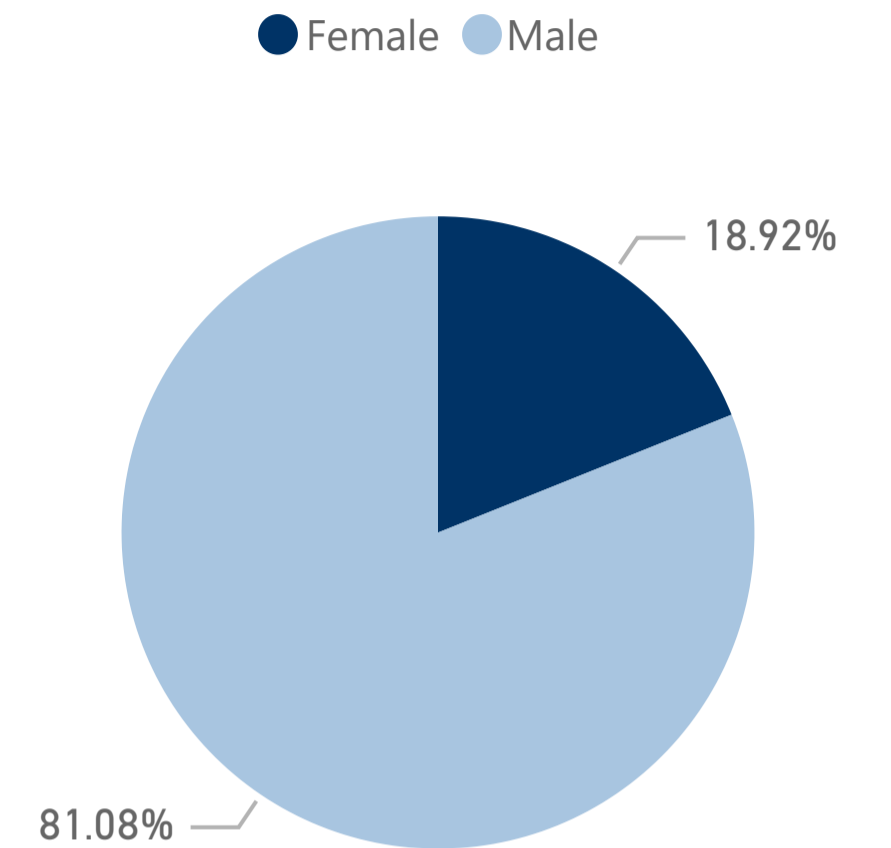

Count of responses may not sum across academic year, if a student delays their graduation.

If you could start college again, would you enroll at MTSU?

If you could choose your major again, would you choose same one?

- (Blank)
- Asian
- Black or African A...
- Hispanic/Latino
- Other (please spe...
- White

- 24 or under
- 25-30
- 31-35
- 36 or over

- Other
- U.S.

College

- Basic and Applie...