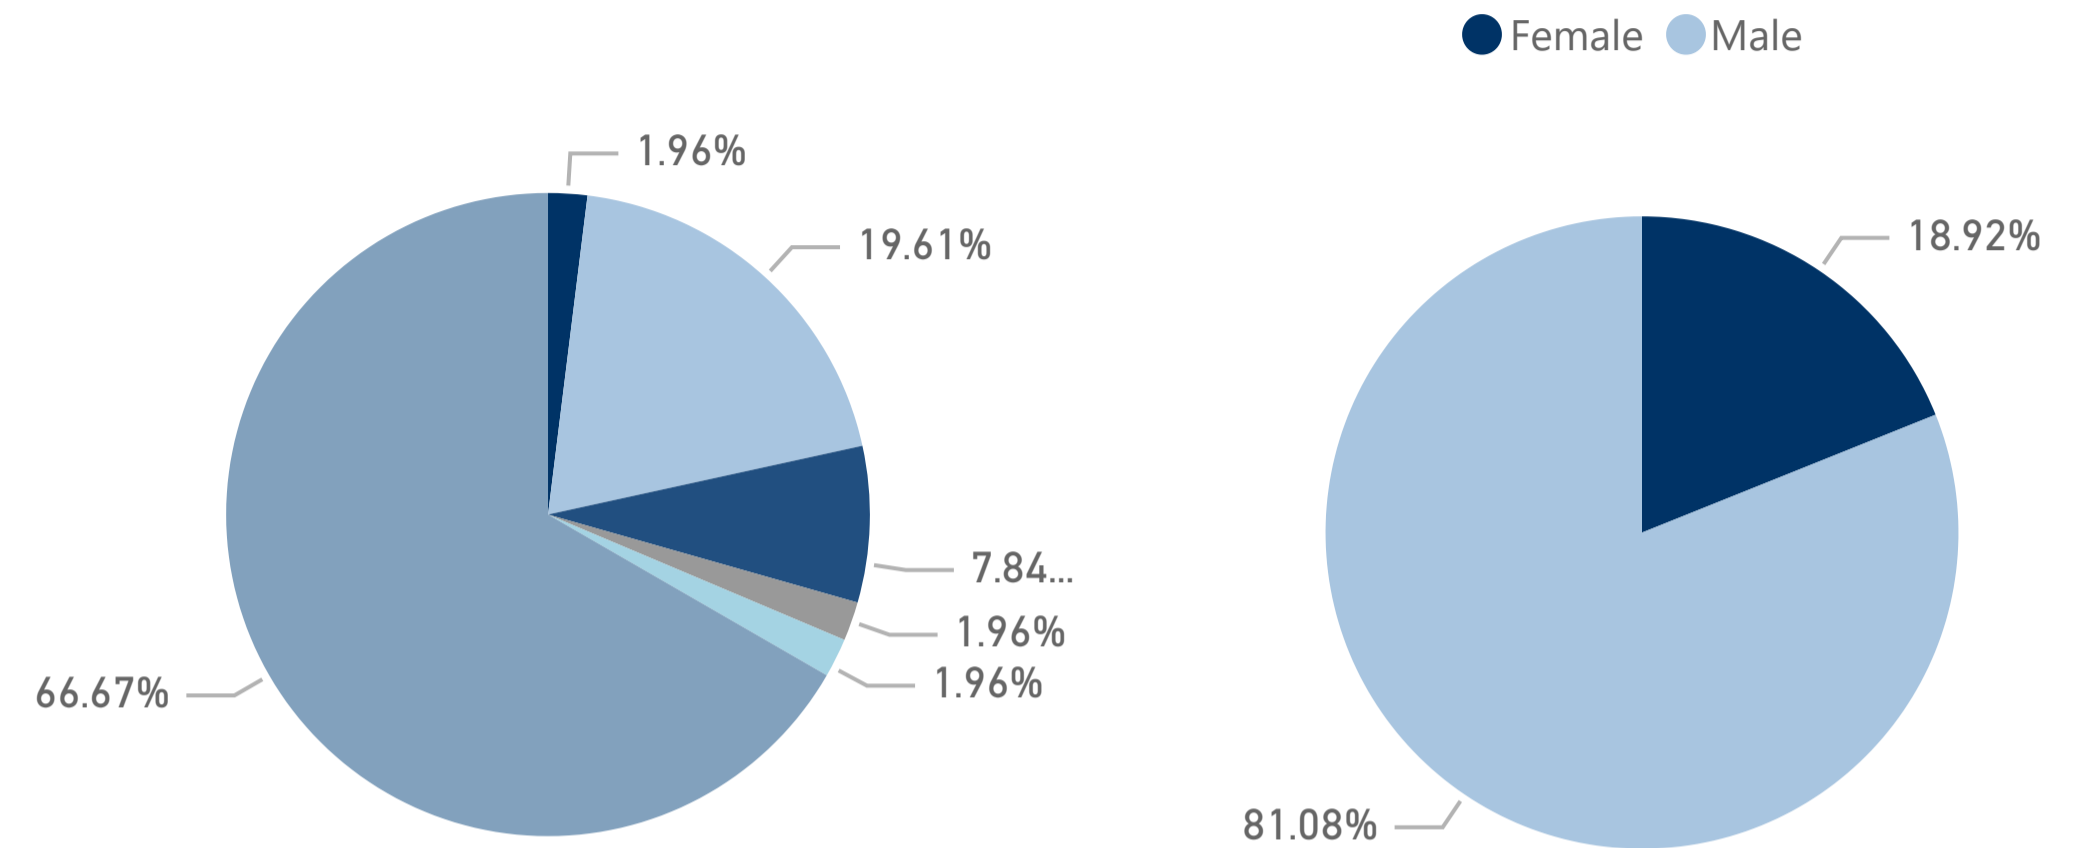

Count of responses may not sum across academic year, if a student delays their graduation.

If you could start college again, would you enroll at MTSU?

If you could choose your major again, would you choose same one?

- (Blank)
- Asian
- Black or African A...
- Hispanic/Latino
- Other (please spe...
- White

- 24 or under
- 25-30
- 31-35
- 36 or over

- Other
- U.S.

College

- Basic and Applie...