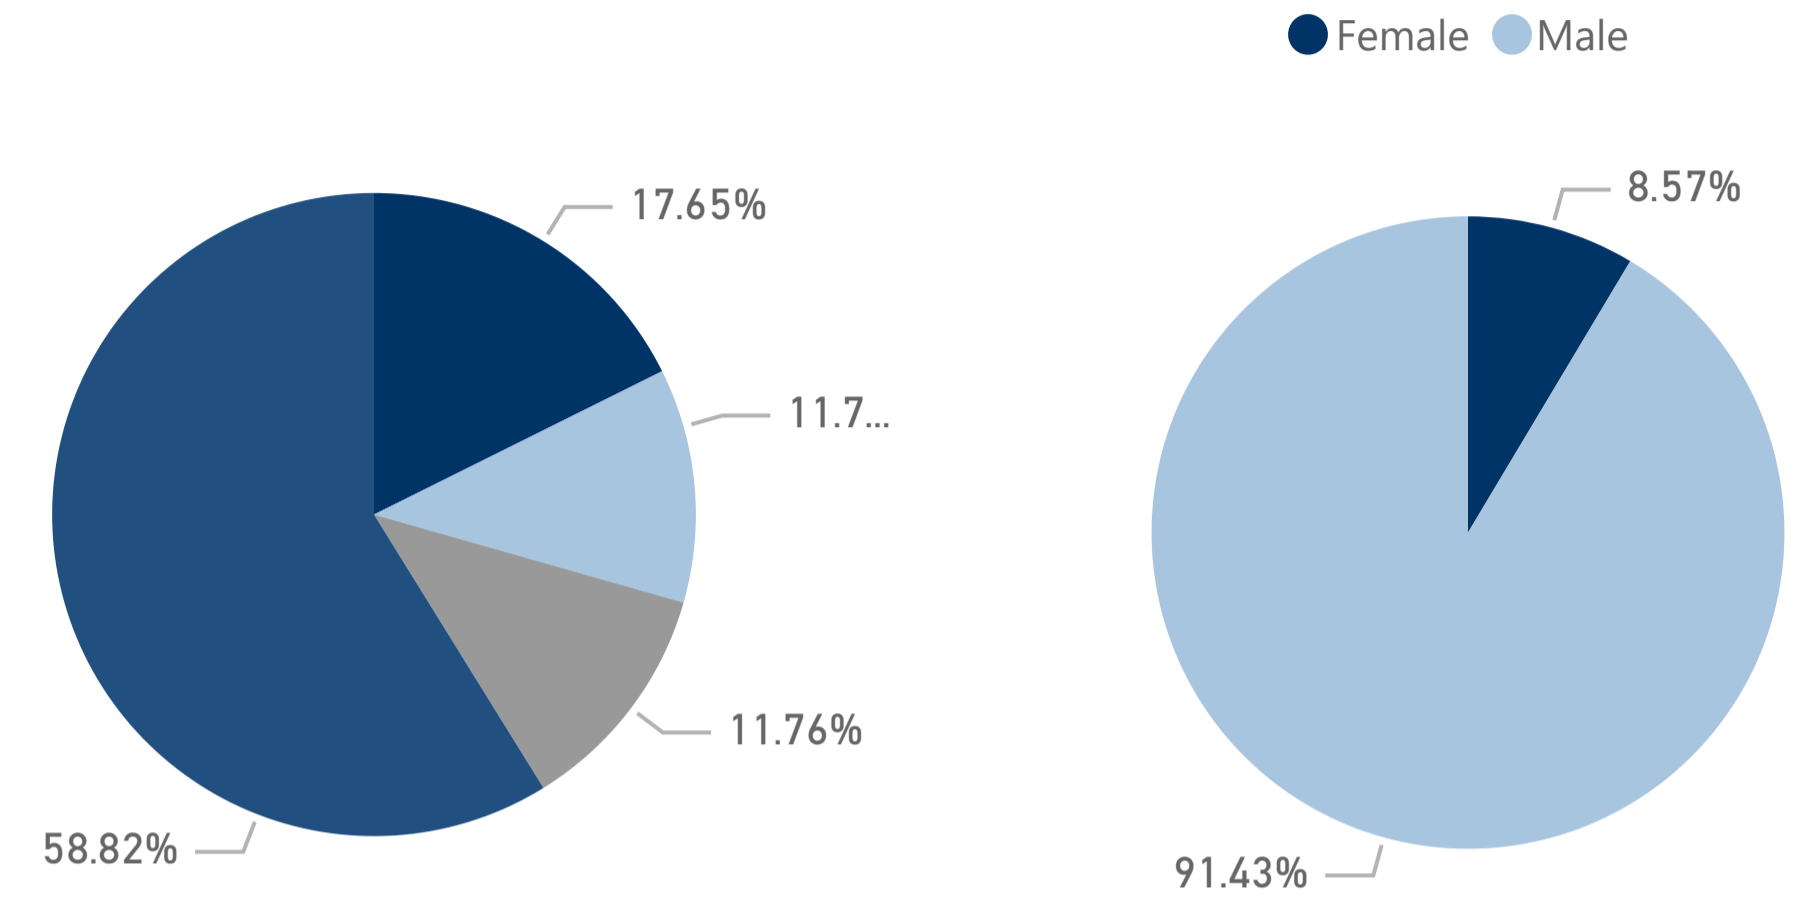

Count of responses may not sum across academic year, if a student delays their graduation.

## If you could start college again, would you enroll at MTSU?

## If you could choose your major again, would you choose same one?

- Asian
- Black or African A...
- Hispanic/Latino
- White

- 24 or under
- 25-30
- 31-35
- 36 or over

- Other
- U.S.