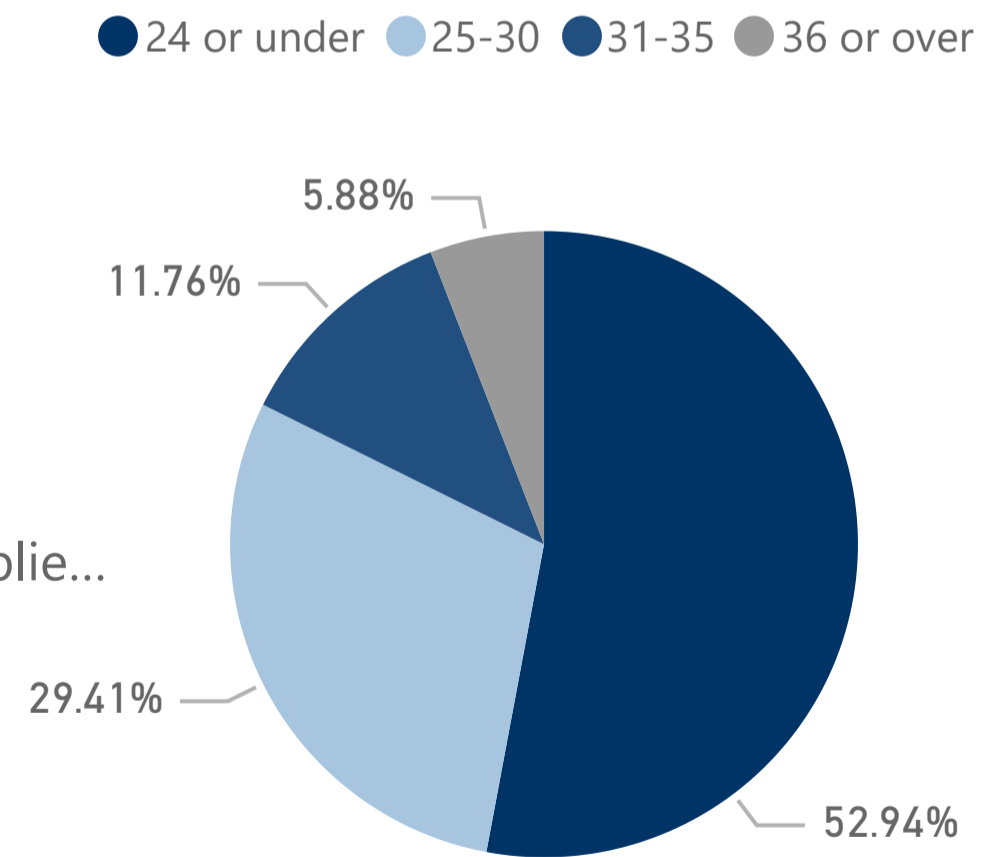

Count of responses may not sum across academic year, if a student delays their graduation.

## If you could start college again, would you enroll at MTSU?

## If you could choose your major again, would you choose same one?

- Asian
- Black or African A...
- Hispanic/Latino
- White

- 24 or under
- 25-30
- 31-35
- 36 or over

- Other
- U.S.