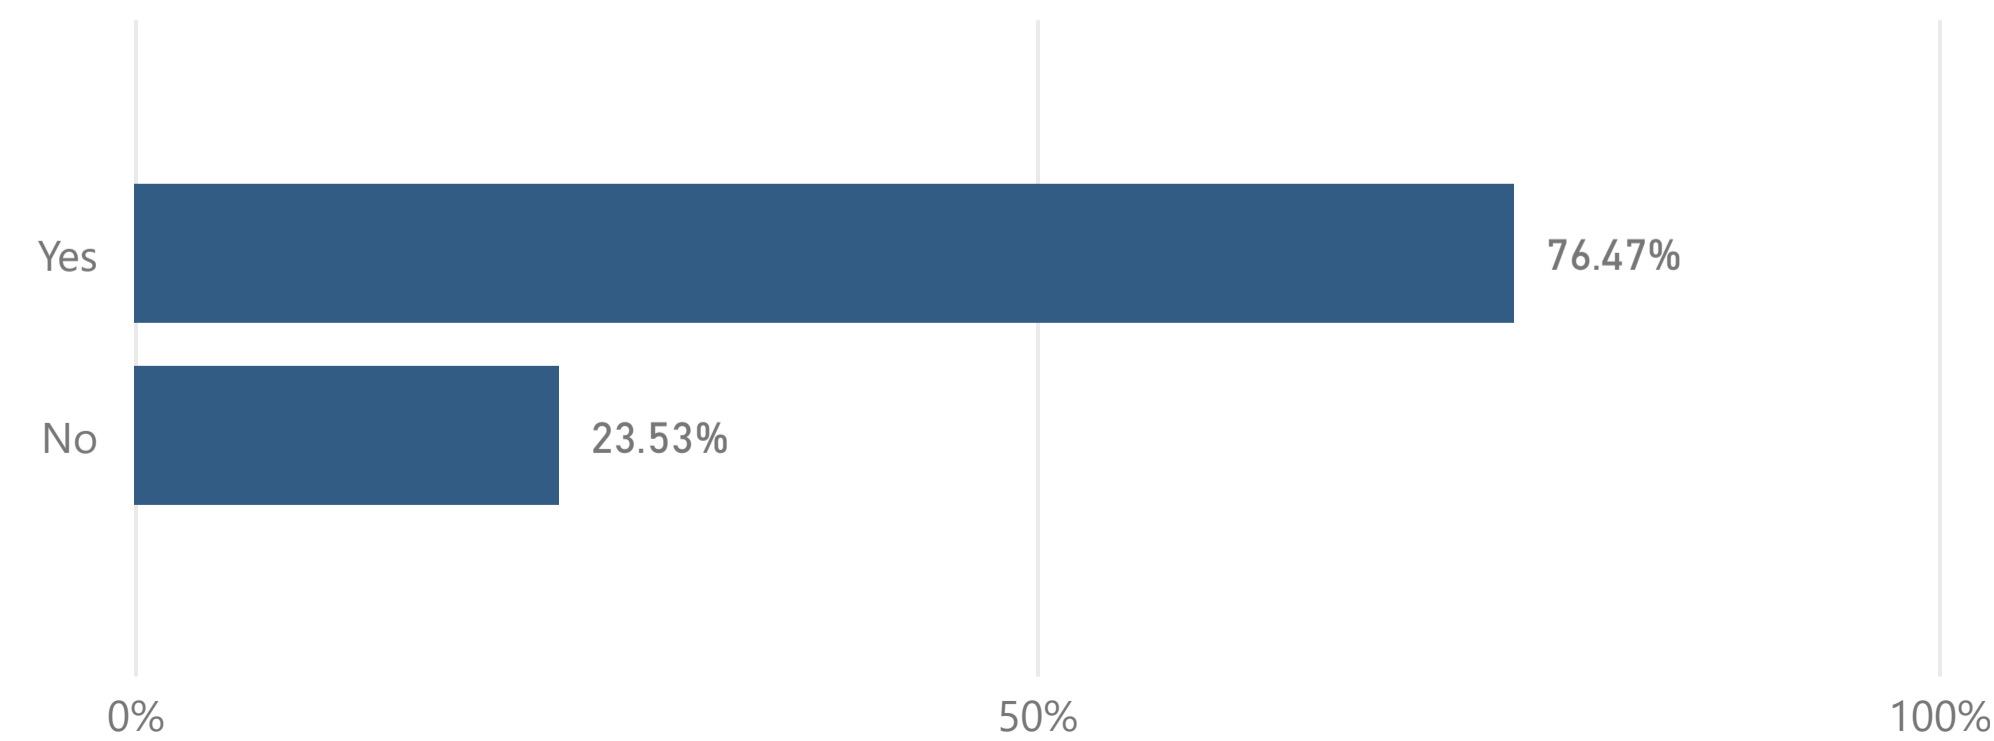

# Graduating Senior Survey

[Data Definitions](#) | [About the Data](#)

Academic Year	College	Major	Gender	Race	Age	Citizenship
2020-2021	Basic and Applied S...	Engineering Technology	All	All	All	All

Total Degrees Awarded	Number of Responses	Response Rate
35	17	48.6%

Count of responses may not sum across academic year, if a student delays their graduation.

## If you could choose your major again, would you choose same one?

- Asian
- Black or African A...
- Hispanic/Latino
- White

- 24 or under
- 25-30
- 31-35
- 36 or over

- Other
- U.S.