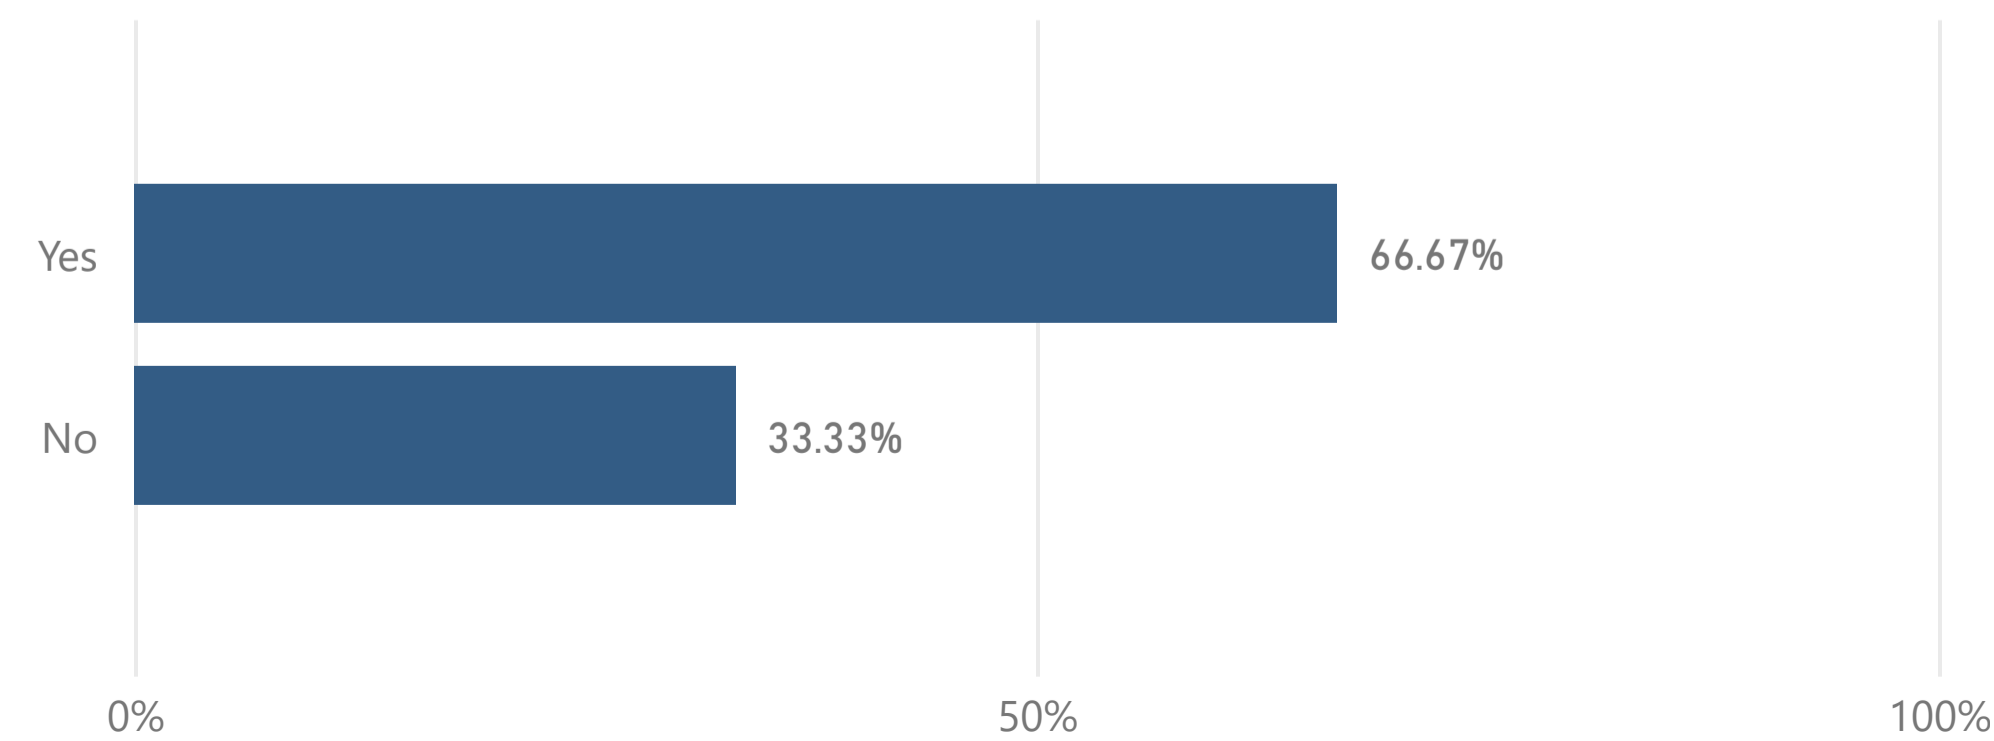

Graduating Senior Survey

[Data Definitions](#) | [About the Data](#)

Academic Year	College	Major	Gender	Race	Age	Citizenship
2020-2021	All	Economics	All	All	All	All

Total Degrees Awarded	Number of Responses	Response Rate
15	9	60.0%

Count of responses may not sum across academic year, if a student delays their graduation.

If you could start college again, would you enroll at MTSU?

If you could choose your major again, would you choose same one?