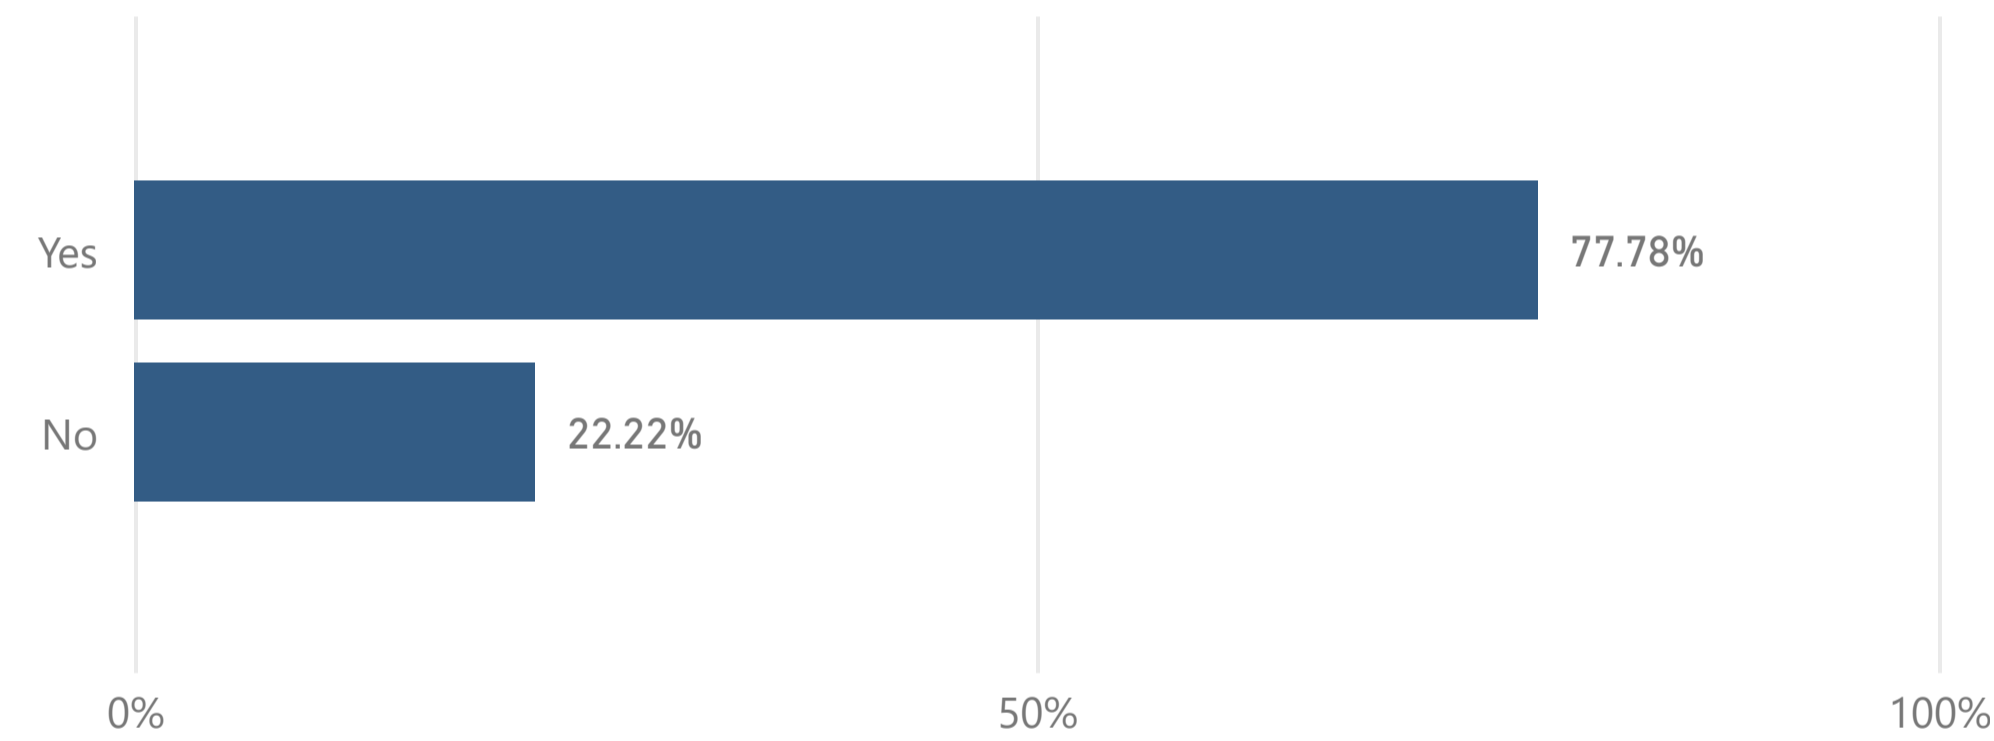

Graduating Senior Survey

[Data Definitions](#) | [About the Data](#)

Academic Year	College	Major	Gender	Race	Age	Citizenship
2020-2021	All	Economics	All	All	All	All

Total Degrees Awarded	Number of Responses	Response Rate
15	9	60.0%

Count of responses may not sum across academic year, if a student delays their graduation.

If you could start college again, would you enroll at MTSU?

If you could choose your major again, would you choose same one?