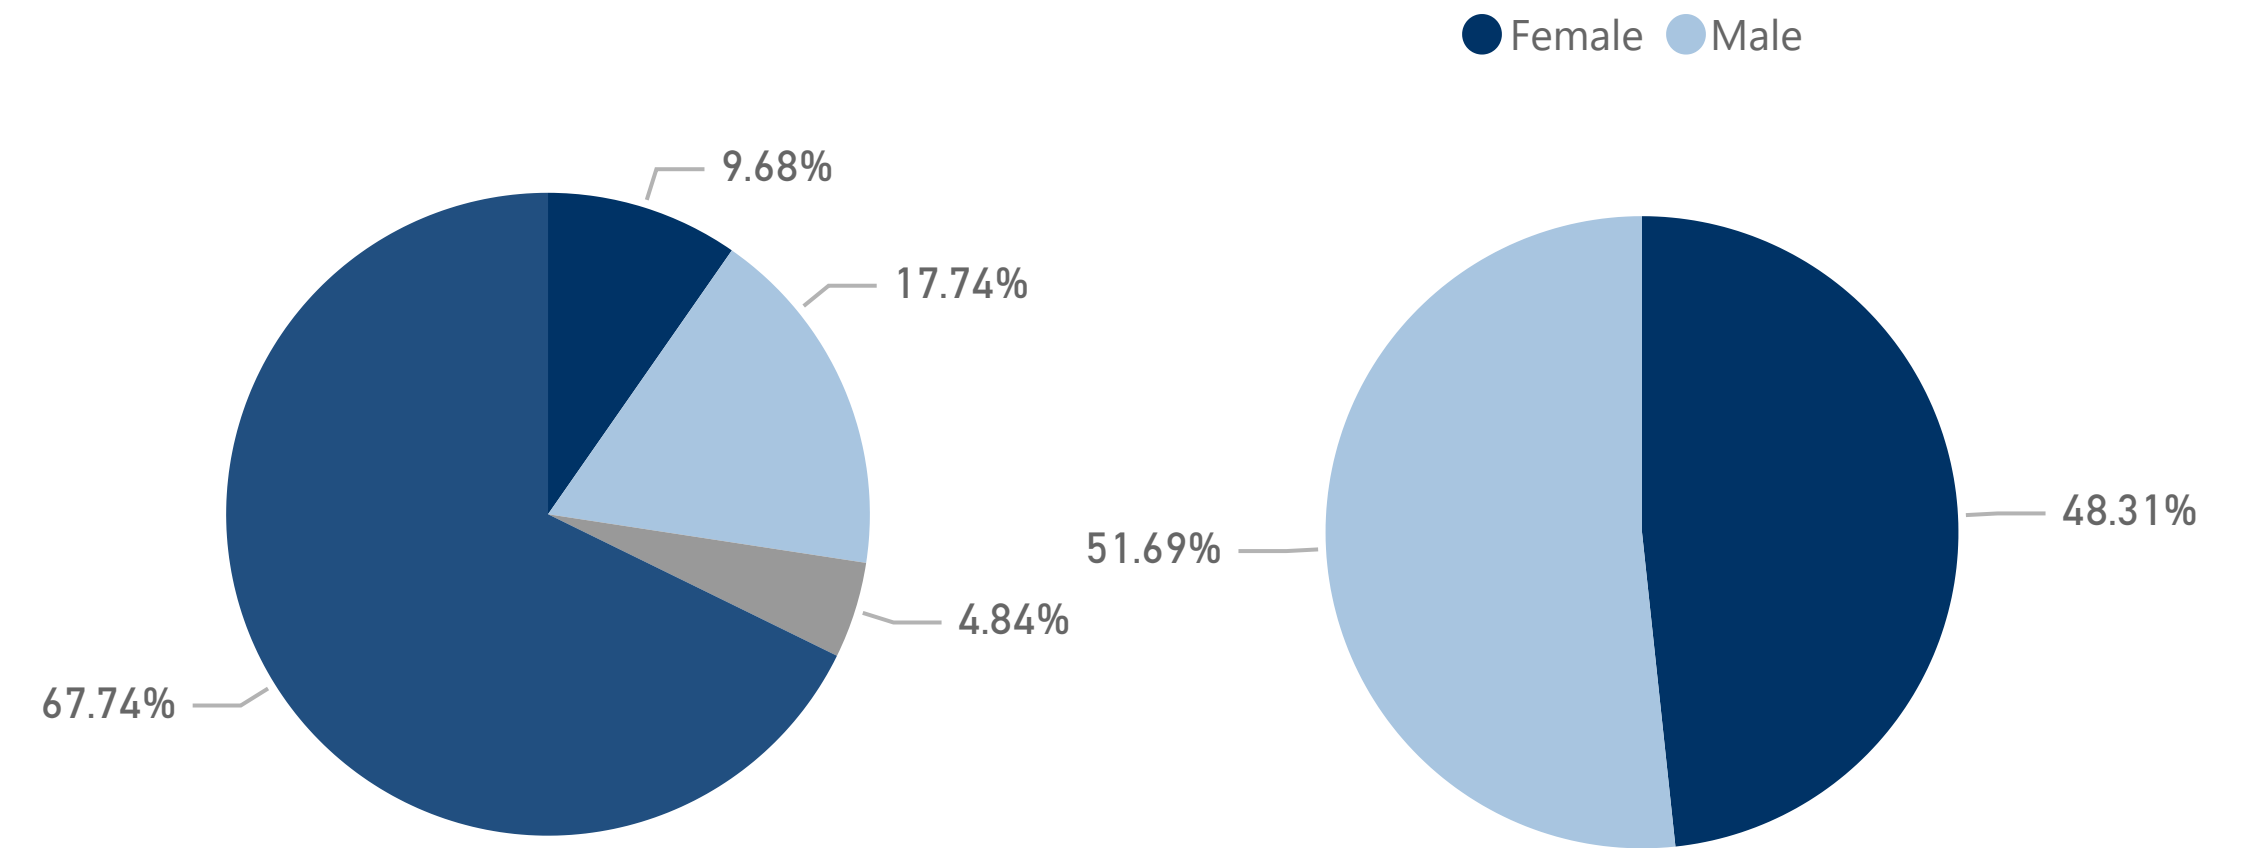

Count of responses may not sum across academic year, if a student delays their graduation.

## If you could start college again, would you enroll at MTSU?

## If you could choose your major again, would you choose same one?

- Asian
- Black or African A...
- Hispanic/Latino
- White

- 24 or under
- 25-30
- 31-35

- College
- Business