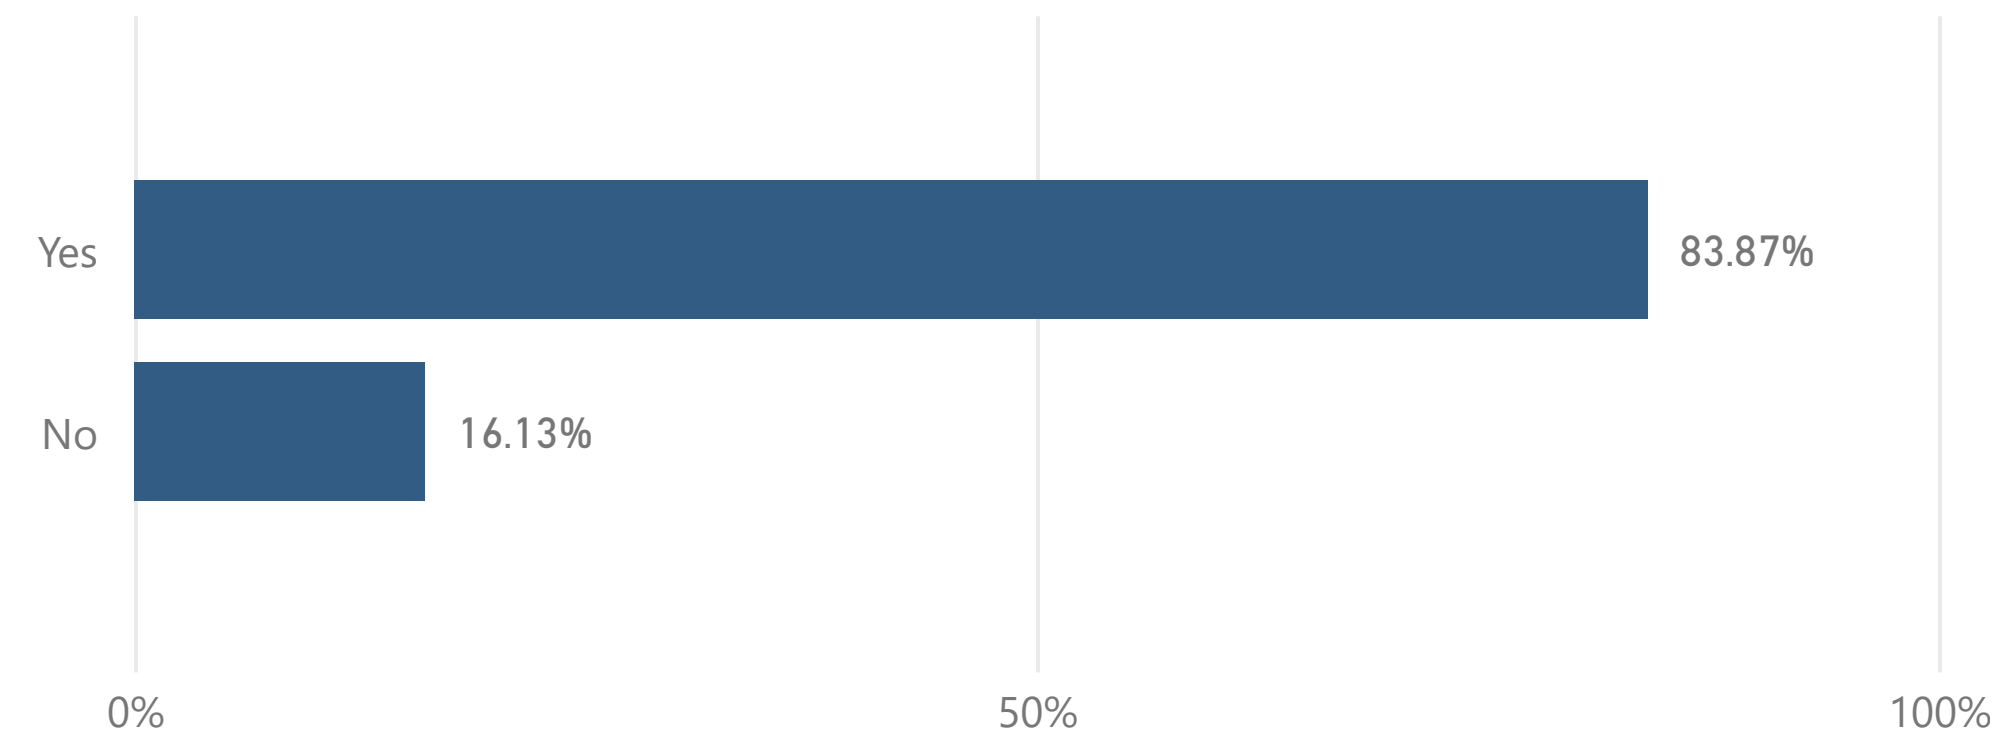

# Graduating Senior Survey

[Data Definitions](#) | [About the Data](#)

Academic Year	College	Major	Gender	Race	Age	Citizenship
2020-2021	Business	Marketing	All	All	All	All

Total Degrees Awarded	Number of Responses	Response Rate
89	62	69.7%

Count of responses may not sum across academic year, if a student delays their graduation.

## If you could choose your major again, would you choose same one?

- Asian
- Black or African A...
- Hispanic/Latino
- White

- 24 or under
- 25-30
- 31-35

- College
- Business