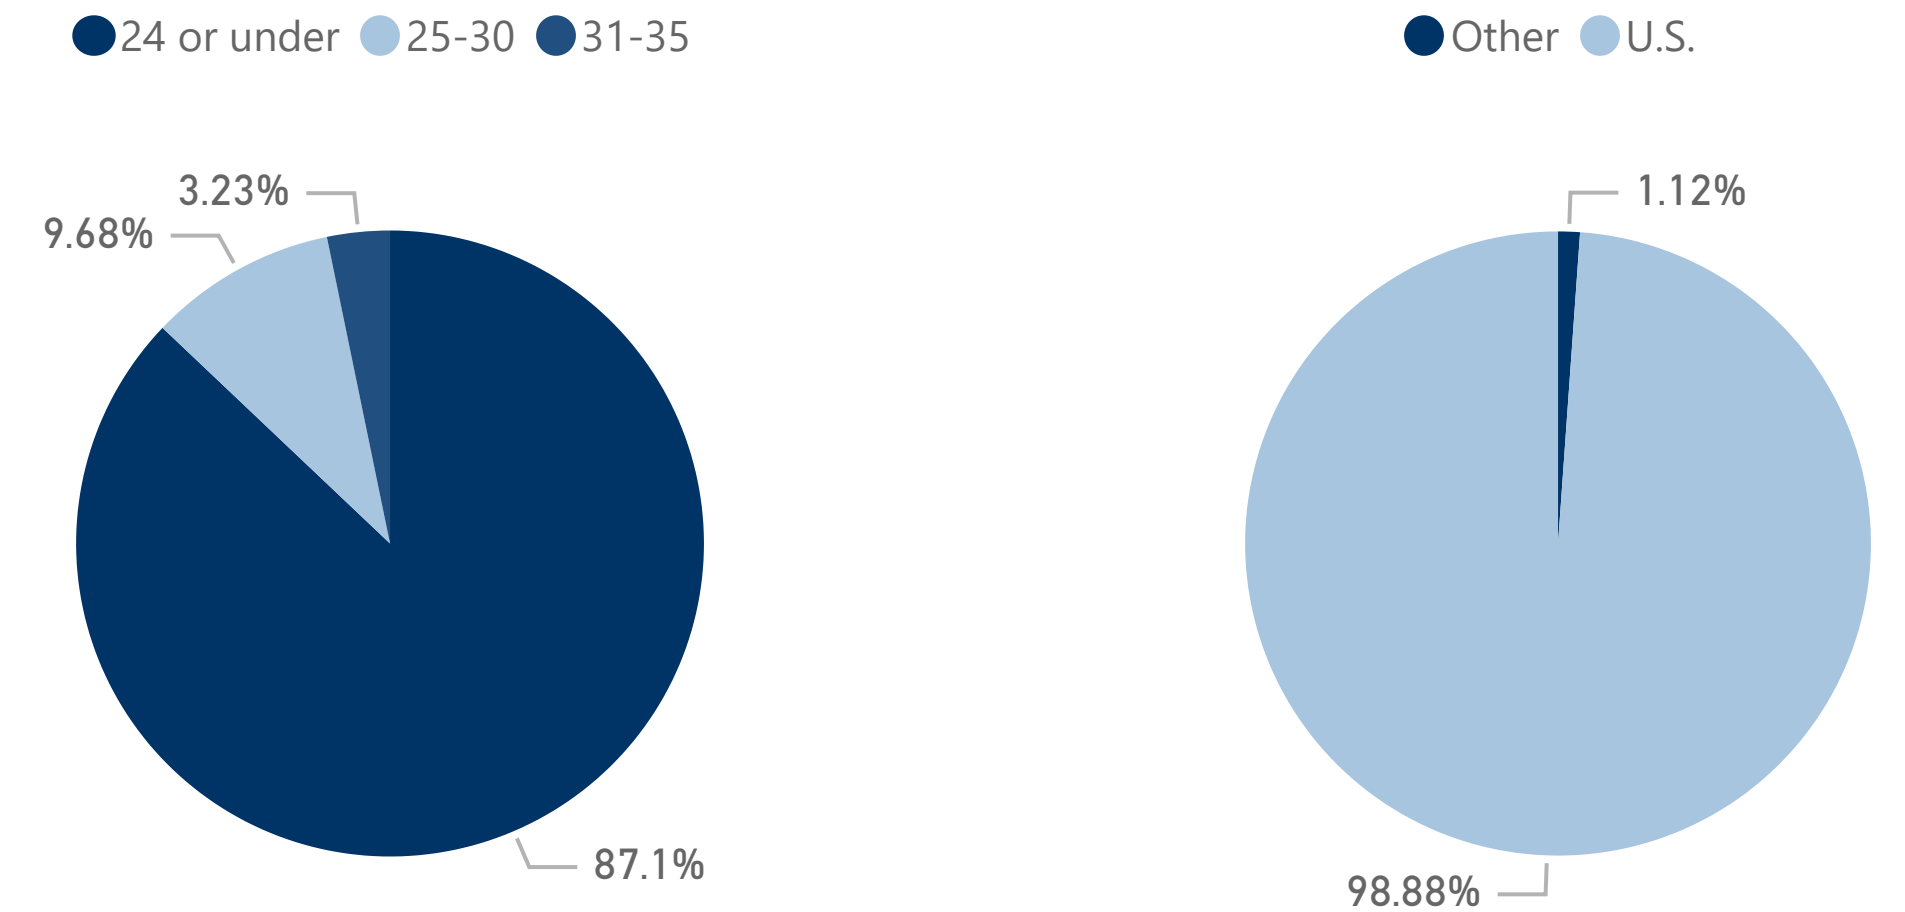

## If you could start college again, would you enroll at MTSU?

## If you could choose your major again, would you choose same one?

- Asian
- Black or African A...
- Hispanic/Latino
- White

- 24 or under
- 25-30
- 31-35

- College
- Business