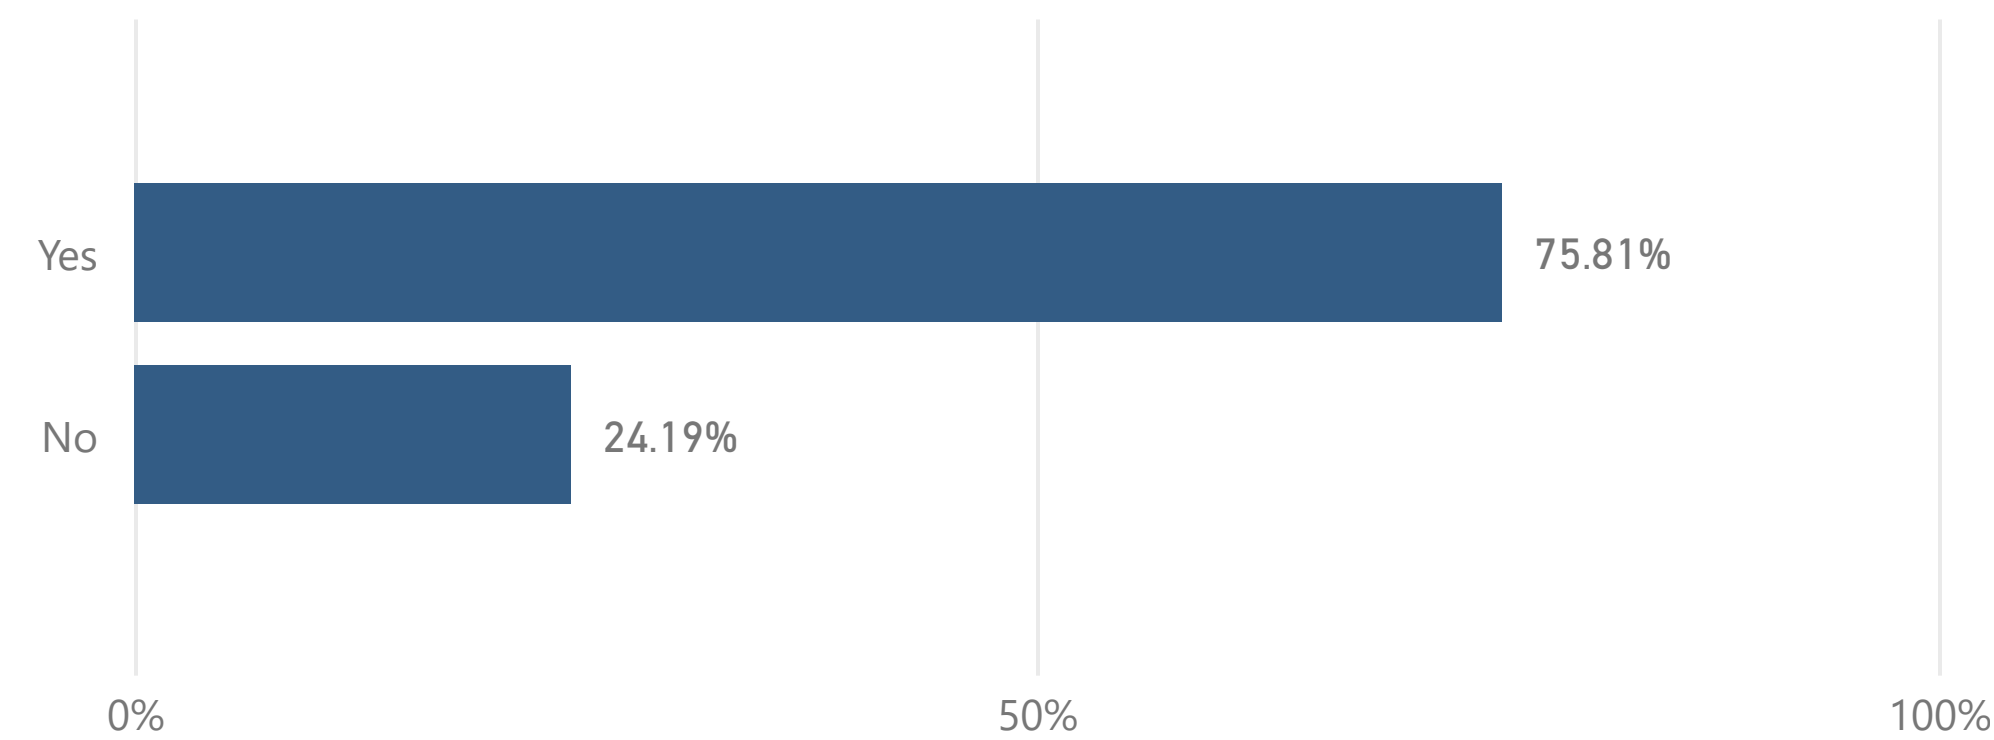

# Graduating Senior Survey

[Data Definitions](#) | [About the Data](#)

Academic Year	College	Major	Gender	Race	Age	Citizenship
2020-2021	Business	Marketing	All	All	All	All

Total Degrees Awarded	Number of Responses	Response Rate
89	62	69.7%

Count of responses may not sum across academic year, if a student delays their graduation.

## If you could choose your major again, would you choose same one?

- Asian
- Black or African A...
- Hispanic/Latino
- White

- 24 or under
- 25-30
- 31-35

- College
- Business