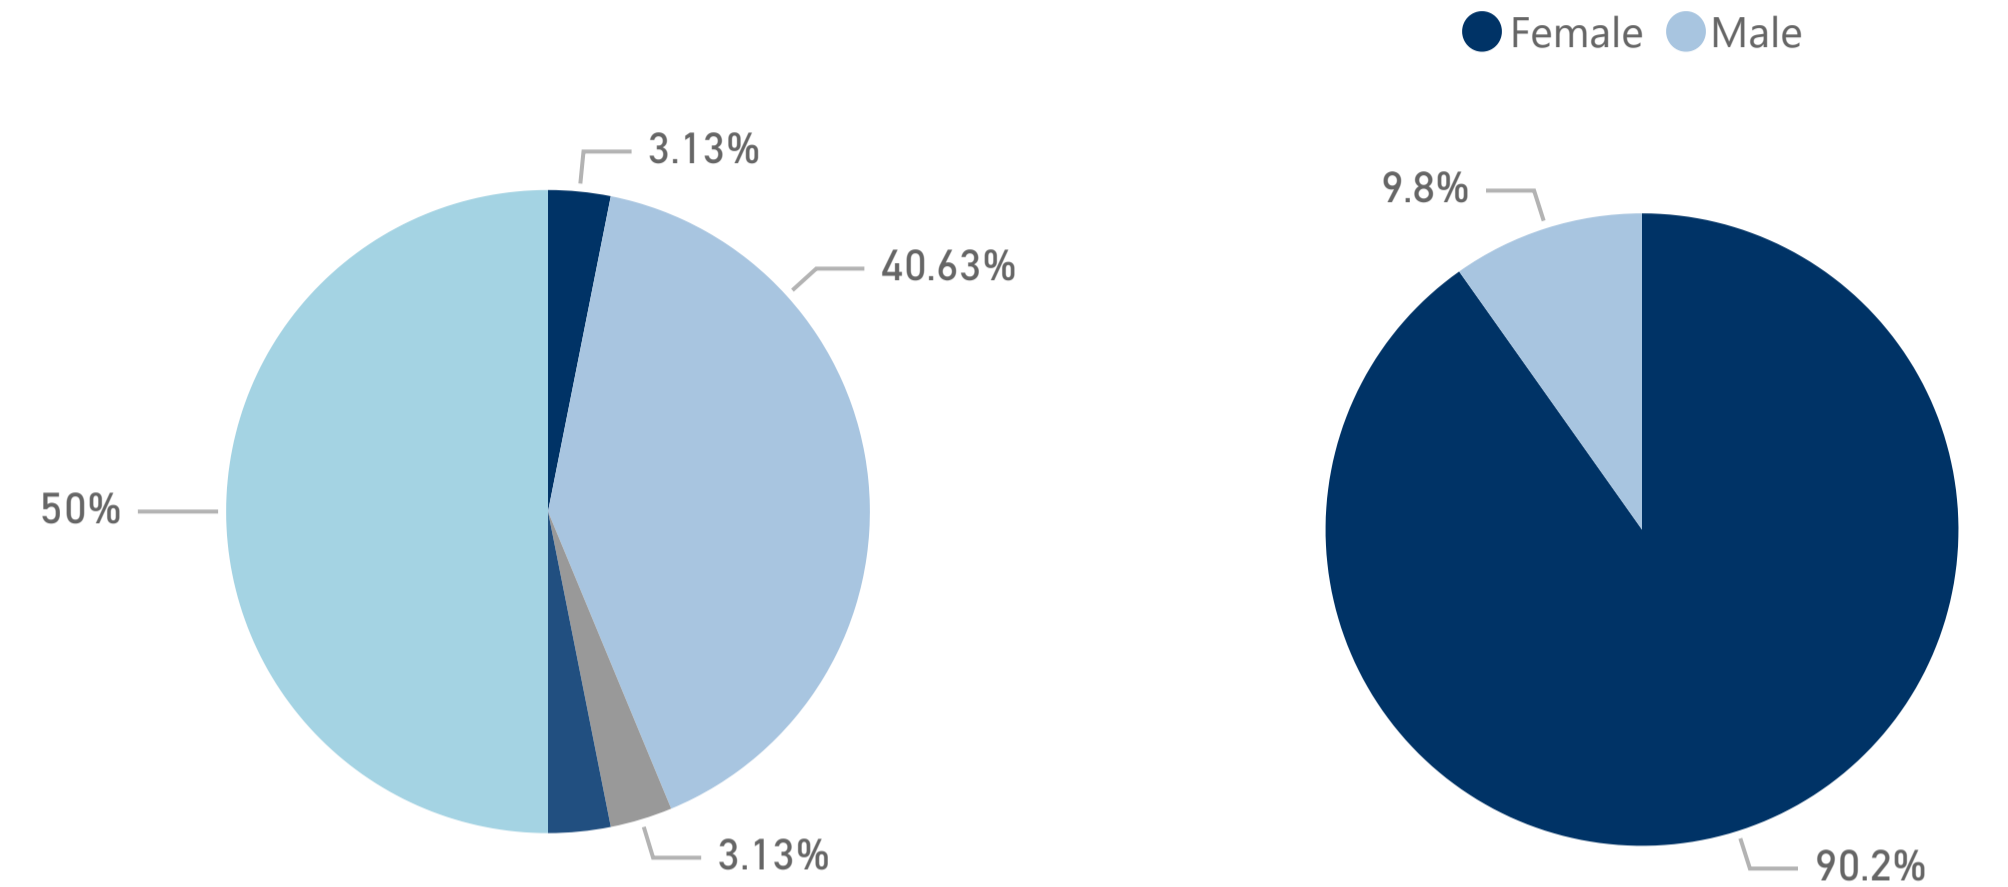

Count of responses may not sum across academic year, if a student delays their graduation.

If you could start college again, would you enroll at MTSU?

If you could choose your major again, would you choose same one?

- Asian
- Black or African A...
- Hispanic/Latino
- Other (please spe...
- White

- 24 or under
- 25-30
- 31-35
- 36 or over

College

- Behavioral and H...